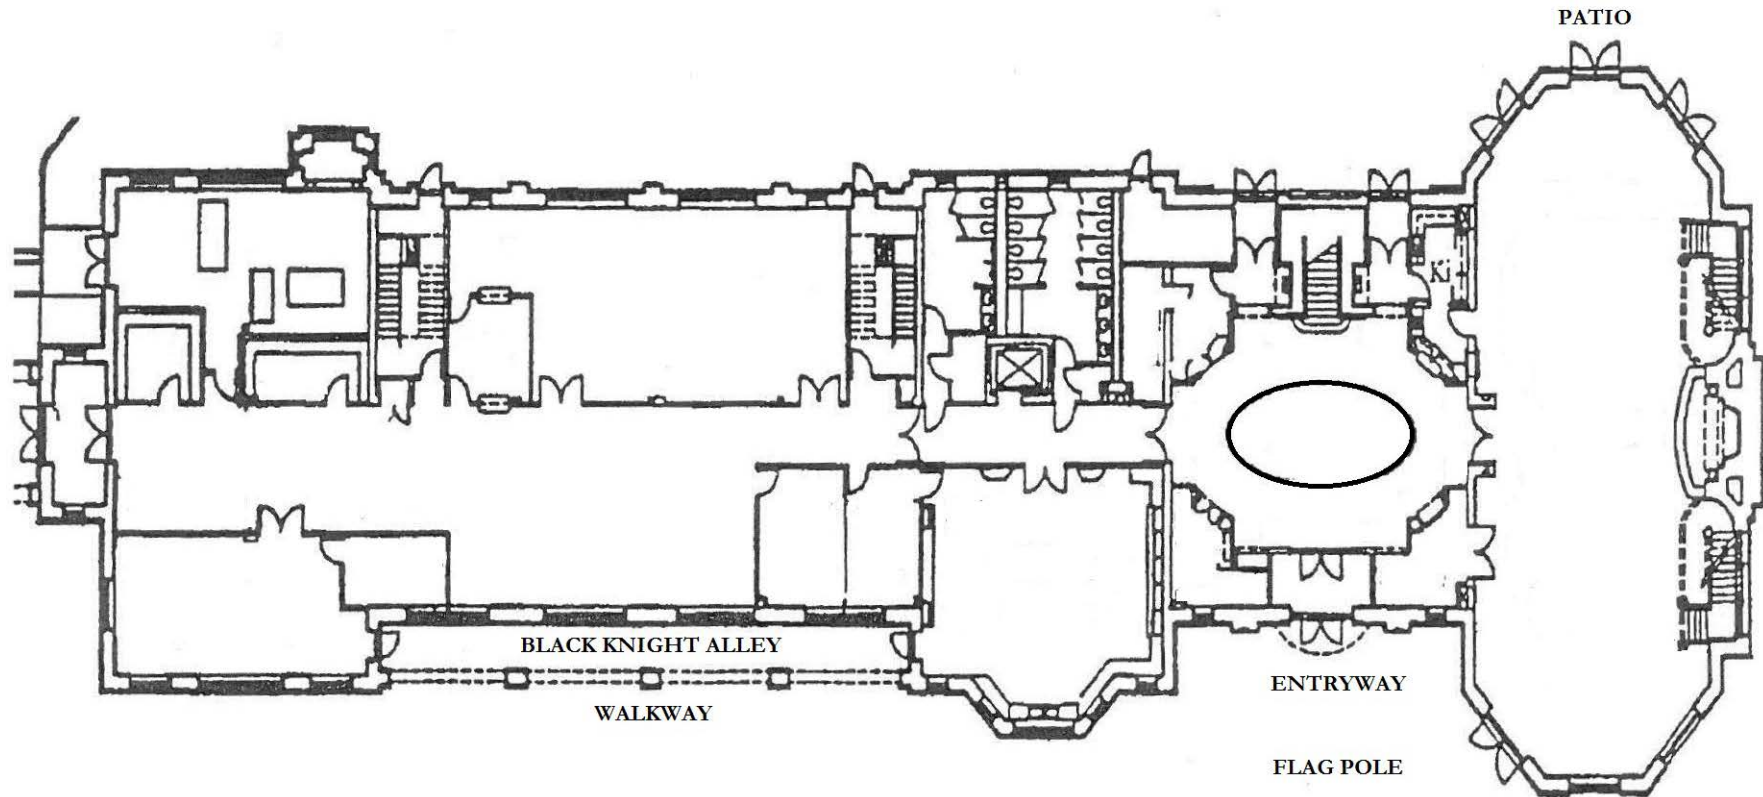

# Brick Location Guide

*Herbert Hall Alumni Center*

Class	Brick Location
Non-Graduate	<b>Black Knight Alley</b> in front of the Gift Shop under the overhang.
1879-1958	Behind the Great Hall on the <b>patio</b> .
1959	Around the <b>flag pole</b> in front of the entrance.
1960-1963	Behind the Great Hall on the <b>patio</b> .
1964-1976	In front of the <b>main entrance</b> .
1977-2020	<b>Walkway</b> in front of the Gift Shop.